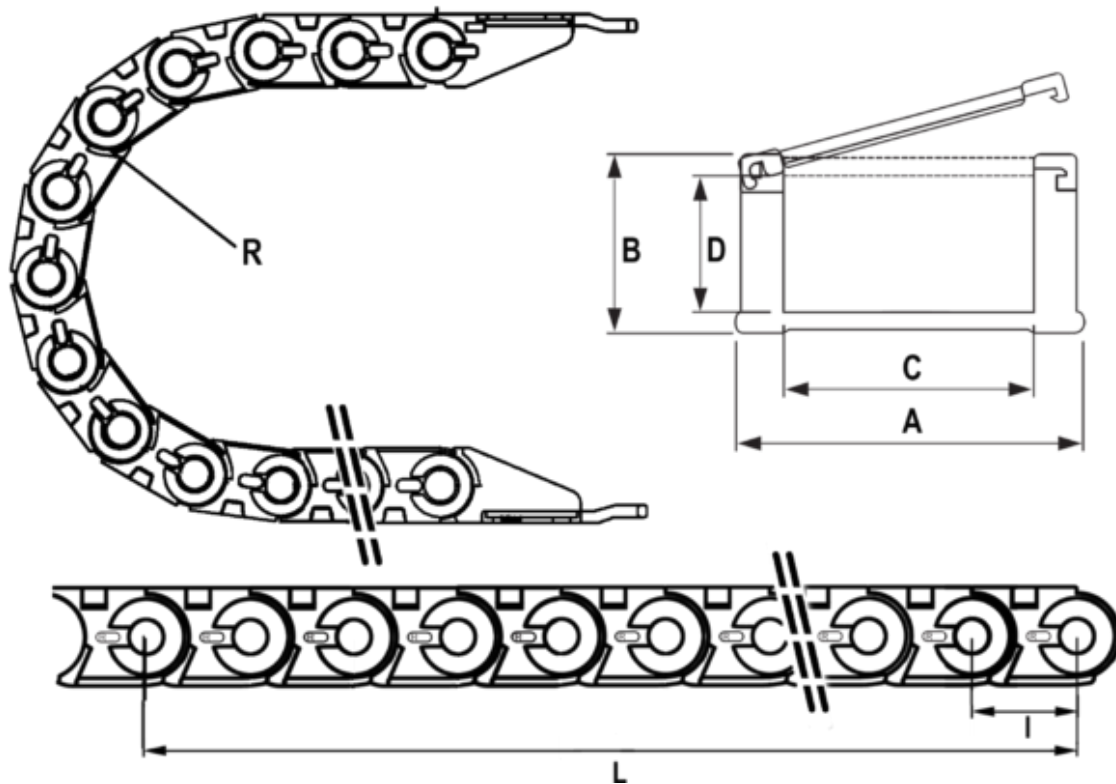

Data Sheet

Article number: 18CPS03367R120
Description: Cable chain, CPS MINI
Type CPS033.67.R120-990L (30 LK)

Measures

Full length	= 990mm
Inside Height	= 23
Inside Width	= 67
Link Length(Pitch)	= 33
Outside Height	= 31
Outside Width	= 83
Radius	= 120